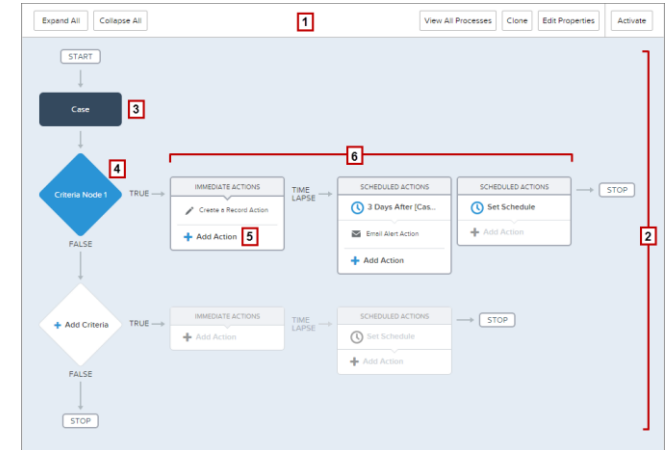

Úpravy aplikací

- Přizpůsobujete si standardní formuláře
  - Nová pole
  - Vlastní validace
  - Své koloběhy a procesy
  - Vše pomoci „kliků“
- Vytváříte si své vlastní aplikace
- Tisíce aplikací na AppExchange
- Pokud to vše nestačí, rozsáhlé profesionální programovací nástroje

appexchange